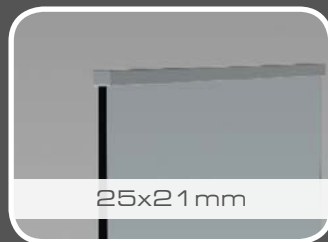

HANDRAIL OPTIONS - TOP MOUNT