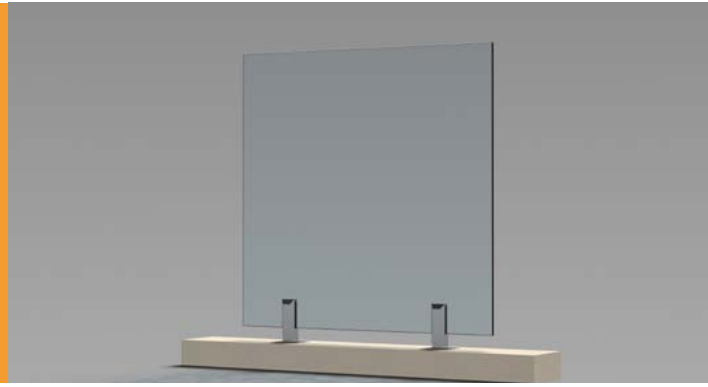

# Freedom Balustrade

## FREEDOM

- 12mm toughened Grade "A" Safety Glass
- 2205 duplex stainless steel square spigots
- 316 Grade top mount or offset stainless steel handrail
- Core Drill or Base Plate fixing methods
- High Polished or Satin Finish (Internal only)
- Balustrade 1020mm high

## FREEDOM SGP

- 14.28mm toughened laminated Glass
- 2205 duplex stainless steel square spigots
- Core Drill or Base Plate fixing methods
- High Polished or Satin Finish (Internal only)
- Balustrade 1020mm High