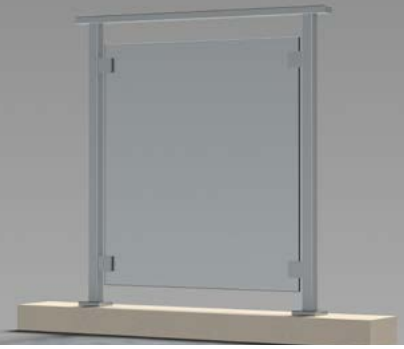

Oceanic Balustrade

OCEANIC - Square

- 316 Marine Grade Stainless Steel
- 40mm square posts
- 50x25mm rectangular stainless steel handrail (balustrade only)
- Square profile stainless steel glass clamps
- 10mm toughened Grade "A" Safety Glass
- Core Drill or Base Plate fixing methods
- High Polished or Satin Finish (Internal only)
- Balustrade 1020mm high

OCEANIC - Round

- 316 Marine Grade Stainless Steel
- 50mm DIA round posts
- 50mm DIA top fixed stainless steel handrail (balustrade only)
- Round profile stainless steel glass clamps
- 10mm toughened Grade "A" Safety Glass
- Core Drill or Base Plate fixing
- 92mm DIA baseplate with hidden fixings under domical cover
- High Polished or Satin Finish (Internal only)
- Balustrade 1020mm High

ARISTO
CONTRACTING

HANDRAIL OPTIONS - TOP MOUNT

38mm DIA

50mm DIA

50x25mm