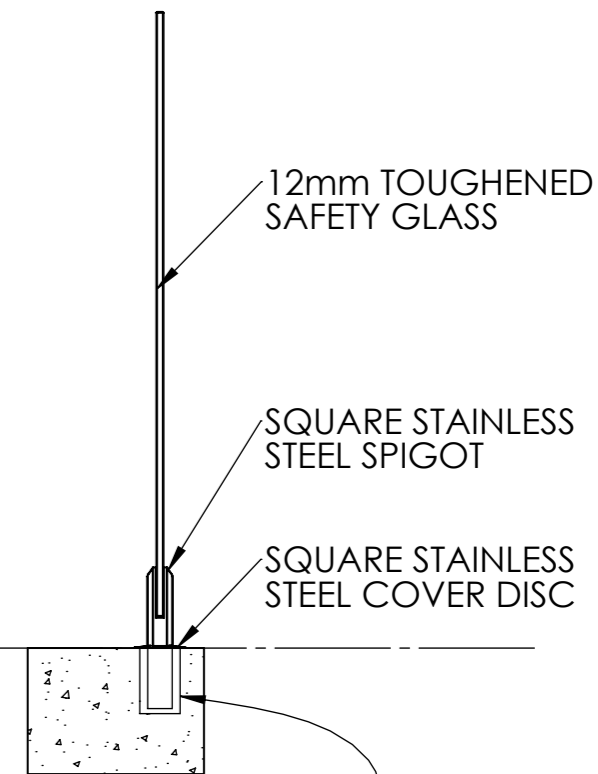

1260 (TYP)
FFL

FRONT VIEW

12mm TOUGHENED SAFETY GLASS

SQUARE STAINLESS STEEL SPIGOT

SQUARE STAINLESS STEEL COVER DISC

CORE HOLE

SECTION